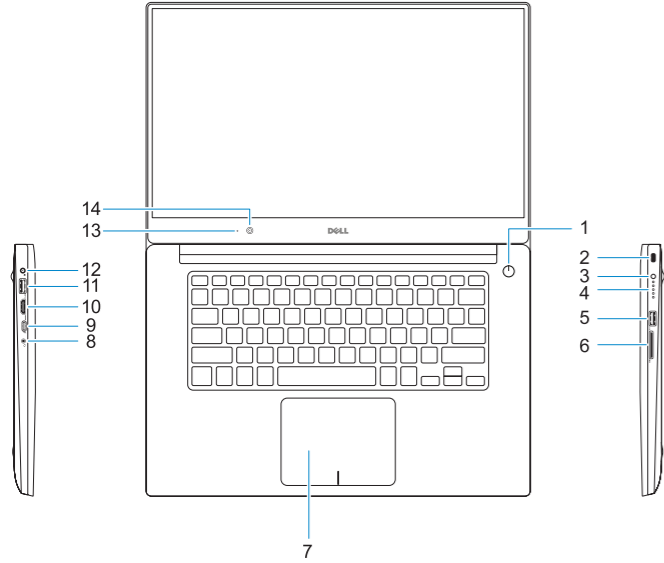

Bilgisayar modeli | طراز جهاز الكمبيوتر

Dell Precision 5520

0GTG78A00

© 2017 Dell Inc. or its subsidiaries.

© 2017 Canonical Ltd.

© 2017 Microsoft Corporation.

2017-03

Features

Caractéristiques | Funcionalidades | Özellikler | الميزات

- 1. Power button
- 2. Kensington security slot
- 3. Battery status button
- 4. Battery status lights
- 5. USB 3.0 port with PowerShare
- 6. Memory card reader
- 7. Touchpad
- 8. Headset port
- 9. Thunderbolt™ 3 port
- 10. HDMI port
- 11. USB 3.0 port with PowerShare
- 12. Power connector
- 13. Camera status light
- 14. Camera
- 15. Speaker
- 16. Microphone
- 17. Power status light
- 18. Microphone
- 19. Speaker
- 20. Service tag label